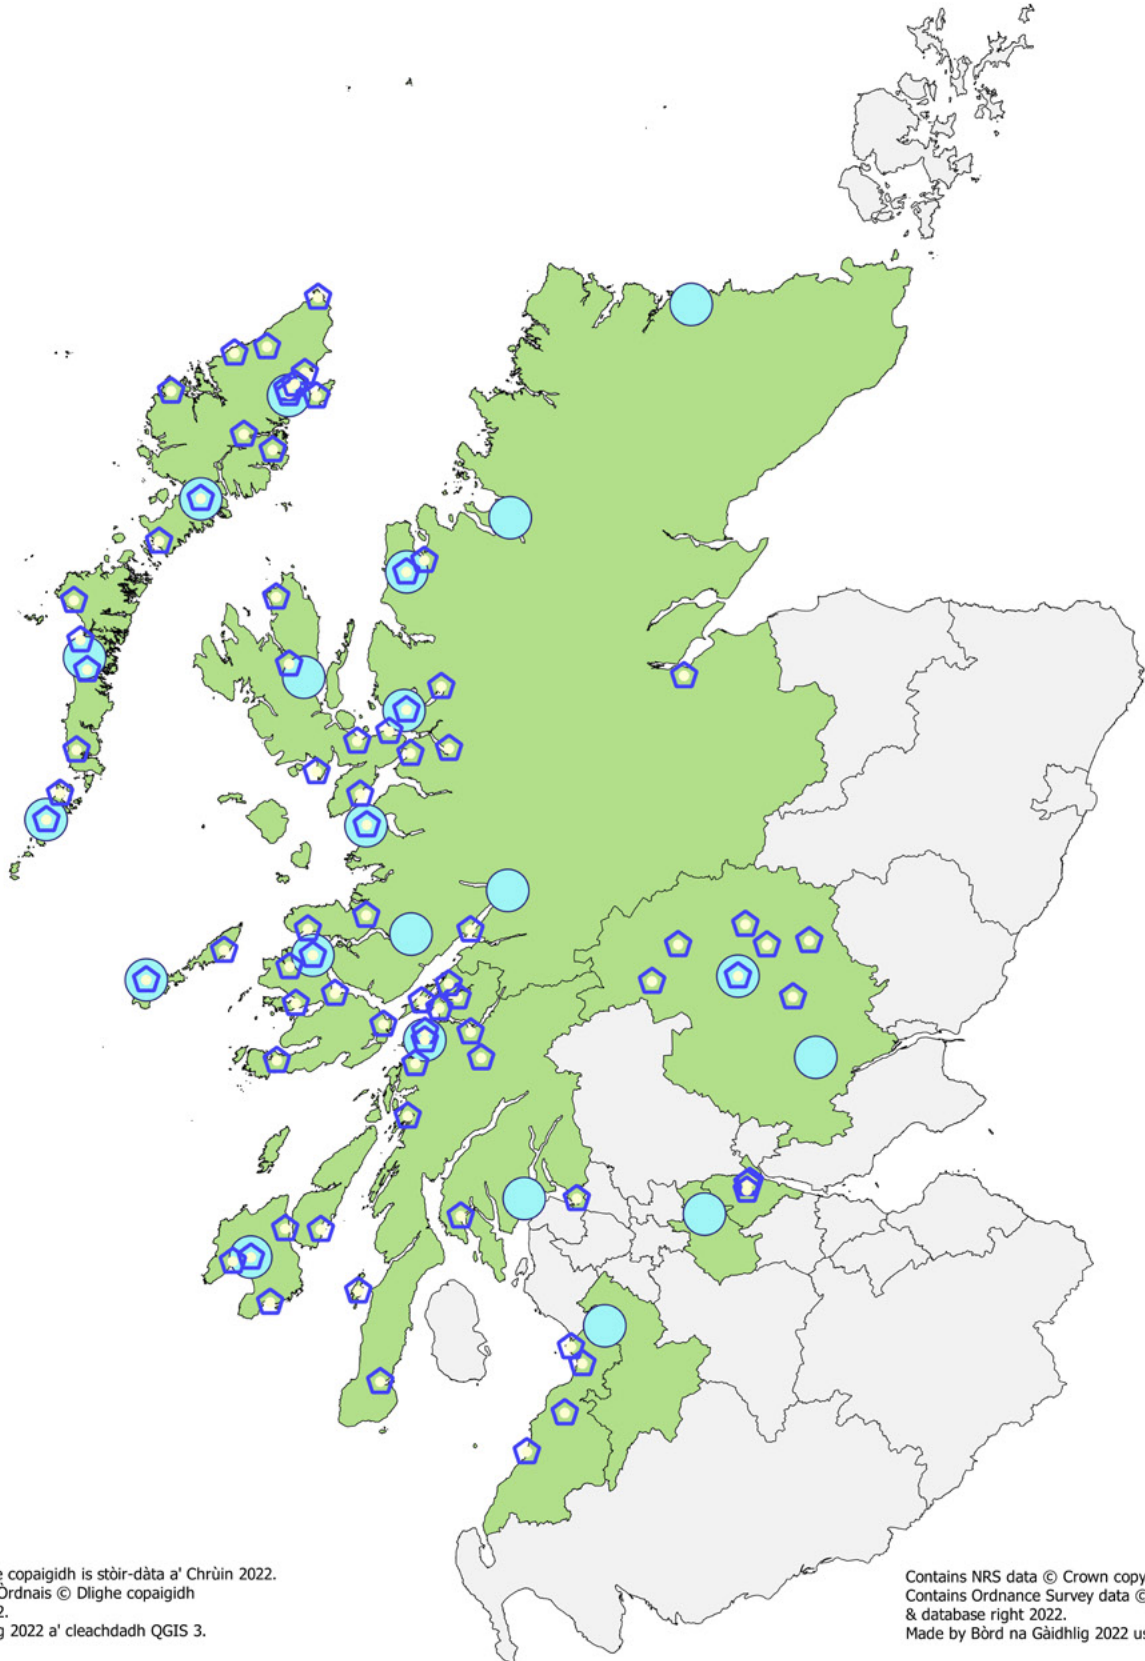

Foghlam Luchd-ionnsachaidh 2021–2022 Gaelic Learner Education

às aonais sgoiltean leis <5 sgoilearean Gàidhlig
excluding schools with <5 Gaelic pupils

-  Bun-sgoil le Gàidhlig mar L2* Primary with Gaelic as L2*
-  Àrd-sgoil le FLi Secondary with GLE
-  Comhairle le FLi Local authority with GLE

* "Gaelic taught as learner"

Foghlam tron Ghàidhlig 2021-22 Gaelic Medium Education

às aonais bhun-sgoiltean leis <5 sgoilearean Gàidhlig
excluding primary schools with <5 Gaelic pupils

-  Bun-sgoil Ghàidhlig GME primary school
-  Bun-sgoil le sruth FtG Primary school with GME stream
-  Le ionad àraich FtG na cois With associated GME early learning centre
-  Le FtG àrd-sgoile na cois With associated GME secondary
-  Comhairle le FtG Local authority with GME